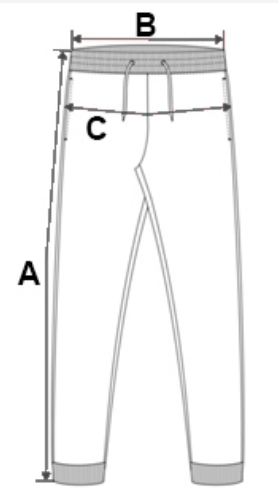

KARIBAN

Baumwolle / Elasthan Tasche No label Waschbar bei 40 °C

HAUPTTEIGENSCHAFTEN:

- 98% cotton/2% elastane
- Coated fabric
- Zip fastening and metal button
- 2 slant front pockets and ticket pocket
- 2 patch back pockets
- Pocket bags in decorative fabric
- Contrasting seams
- Waistband with belt loops
- This product has been specially treated and appears intentionally aged
- This manufacturing process results in colour variations between products and makes each piece unique
- No brand label, only size tag for easy relabelling

TARIF-CODE: **62034231**

URSPRUNGSLAND

Türkiye

GRÖSSENANGABE (CM)

	40	42	44	46	48	50
Stck./📦	20	20	20	20	20	20
Tailenweite (B)	42.50	44.50	46.50	49.00	51.50	54.00
Schrittlänge (A)	86.00	86.00	86.00	86.00	86.00	86.00
Außennaht (A)	104.50	105.00	105.50	106.00	106.50	107.00
Hüftbreite	51.00	53.00	55.00	57.00	59.00	61.00