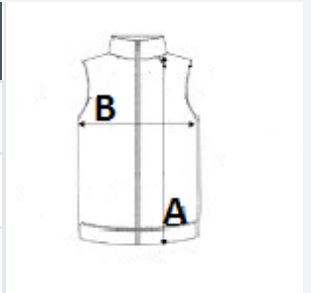

Full length zip

2 zip pockets

Bound collar, armholes and zips

Fitted style

Unusual color tolerance at Convoy Grey and Kelly Green: 10%

TARIF-CODE: 61103099

URSPRUNGSLAND

China, Bangladesh

GRÖSSENANGABE (CM)

| | XS | S | M | L | XL | 2XL | 3XL | 4XL |
|----------------|-------|-------|-------|-------|-------|-------|-------|-------|
| Stck./☒ | 20 | 20 | 20 | 20 | 20 | 20 | 20 | 20 |
| Körperlänge | 58.25 | 60.25 | 62.25 | 64.25 | 66.25 | 68.25 | 70.25 | 72.25 |
| Brustweite (B) | 46.00 | 49.00 | 52.00 | 55.00 | 58.00 | 61.00 | 64.00 | 67.00 |