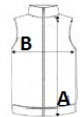

GRÖSSENANGABE (CM)

	XS	S	M	L	XL	2XL	3XL	4XL
Stck./📦	20	20	20	20	20	20	20	20
Körperlänge	58.25	60.25	62.25	64.25	66.25	68.25	70.25	72.25
Brustweite (B)	46	49	52	55	58	61	64	67

FARBEN:

Fluorescent Orange	Fluorescent Yellow	Forest Green	Ash Heather	Beige	Black
Camel Heather	Chocolate	Cloudy Blue Heather	Convoy Grey	Dark Grey	Deep Blue
French Navy Heather	Fuchsia	Green Marble Heather	Green Olive	Kelly Green	Lime
Pale Pink	Purple	Red	Natural	Navy	Orange
Snow Grey	Tropical Blue	True Indigo	Royal Blue	Sage	Sky Blue
			White	Yellow	