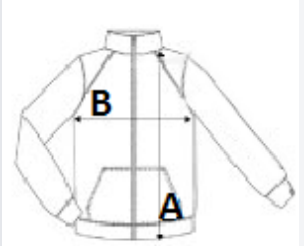

Zip through front

2 side pockets with cover stitch

Unusual color tolerance at Convoy Grey: 10%

TARIF-CODE: **61103099**

URSPRUNGSLAND

China, Bangladesh

GRÖSSENANGABE (CM)

	S	M	L	XL	2XL	3XL	4XL	5XL
Stck./☒	10	10	10	10	10	10	10	10
Körperlänge	69.00	71.00	73.00	75.00	77.00	79.00	81.00	83.00
Brustweite (B)	53.00	56.00	59.00	62.00	65.00	68.00	71.00	74.00