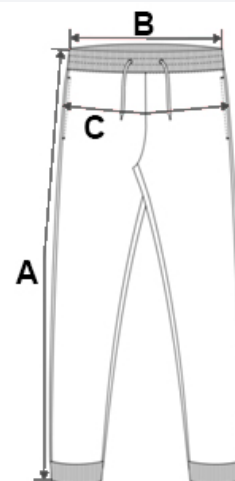

Zip and button fastening

2 side pockets

2 zipped piped pockets

2 bellows pockets with tear release flap fastening

2 rear patch pockets with tear release fastening

This product has been specially treated and appears intentionally aged

This manufacturing process results in colour variations between products and makes each piece unique

TARIF-CODE: **62034235**

URSPRUNGSLAND

Bangladesh

GRÖSSENANGABE (CM)

	38	40	42	44	46	48	50	52	54
Stck./📦	20	20	20	20	20	20	20	20	20
Taillenweite (B)	39.00	41.00	43.00	45.00	47.00	49.00	51.00	53.00	55.00
Außennaht (A)	103.00	104.00	104.00	106.00	107.00	109.00	110.00	111.00	112.00
Hüftbreite	51.00	53.00	55.00	57.00	59.00	61.00	63.00	65.00	67.00
Schrittlänge	84.00	84.00	84.00	85.00	86.00	87.00	88.00	88.00	88.00