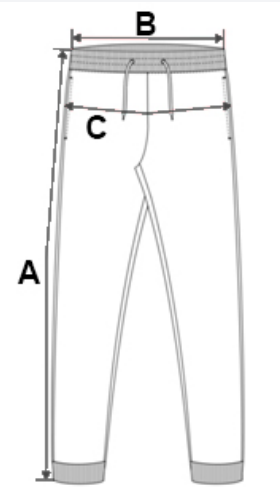

KARIBAN

270 g/m² 100 % Baumwolle Tasche Waschbar bei 30 °C

2026 : s. 365
2025 : s. 231

HAUPT-EIGENSCHAFTEN:

- 100% cotton
- Zip and button fastening
- 2 side pockets
- 2 zipped piped pockets
- 2 bellows pockets with tear release flap fastening
- 2 rear patch pockets with tear release fastening
- This product has been specially treated and appears intentionally aged
- This manufacturing process results in colour variations between products and makes each piece unique

TARIF-CODE: **62034235**

URSPRUNGSLAND
Bangladesh

GRÖSSENANGABE (CM)

	38	40	42	44	46	48	50	52	54
Stck./📦	20	20	20	20	20	20	20	20	20
Taillenweite (B)	39.00	41.00	43.00	45.00	47.00	49.00	51.00	53.00	55.00
Außennaht (A)	103.00	104.00	104.00	106.00	107.00	109.00	110.00	111.00	112.00
Hüftbreite	51.00	53.00	55.00	57.00	59.00	61.00	63.00	65.00	67.00
Schrittlänge	84.00	84.00	84.00	85.00	86.00	87.00	88.00	88.00	88.00