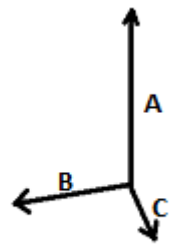

## HAUPTEIGENSCHAFTEN:

Cotton canvas sailor style bag with thick drawstring straps and slide fastening

TARIF-CODE: **42029291**

## GRÖSSENANGABE (CM)

	U
Stck./☞	50
Länge (B)	30.00
Breite (B)	50.00
Tiefe (C)	30.00