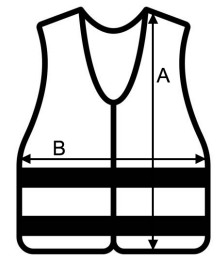

210 g/m<sup>2</sup>

100 % Polyester

Durchgehender Reißverschluss

Abreißbares Etikett

2026 : s. 310

HAUPT-EIGENSCHAFTEN:

Two 5 cm wide reflective strips

Elastic waistband, numerous pockets, 360° visibility

Individually printable Velcro patches on the chest and back

Tear-off label

Double sizes with side adjustment fasteners

YKK brand zipper with printable snap fastener placket

Shoulder Velcro for individual Adjustment

URSPRUNGSLAND

China

GRÖSSENANGABE (CM)

	M/XL	2XL/4XL
Stck./📦	25	25
Körperlänge	65.00	70.00
Brustweite (B)	51-68	61-78

FARBEN:

■ Dark Navy

■ Yellow