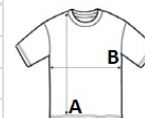

MM021 MUMBLES HONEY BEAR**HAUPT-EIGENSCHAFTEN**

Honey coloured plush bear
 Comes dressed in a cream velour t-shirt
 Suitable for all ages
 Complies with EN71 European Toy Safety regulations
 Fabric Description: Plush Fur
 Sizes: Medium 28cm | Large 38cm
 Wash Care: Hand wash

Ursprungsland:

China

📅 2026 : s. 582

📅 2025 : s. 507

**GRÖSSENANGABE (CM)**

	M	L
Stck./📦	36	24
Körperlänge	11	15
Brustweite (B)	8	10
Plüsch Höhe	28	38

**FARBEN:**
 Light Brown