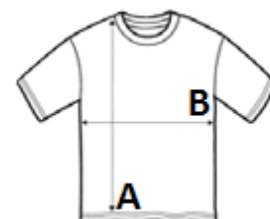

2026 : s. 582

2025 : s. 507

HAUPT-EIGENSCHAFTEN:

Key ring and fridge magnet bears
 Both wearing removable white t shirts
 Magnet – suitable for all ages
 Key Ring – Not suitable for children under 36 months
 Complies with EN71 regulations
 Fabric Description: Plush Fur
 Sizes: XS 10CM
 Wash Care: Hand wash

TARIF-CODE: **95030041**

URSPRUNGSLAND

China

GRÖSSENANGABE (CM)

	XS
Stck./☒	144
Körperlänge	3.00
Brustweite (B)	6.50
Plüsch Höhe	14.00
Height (seated position)	10.00
Dekorationsfläche Breite	6.50
Dekorationsfläche Länge	7.00