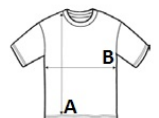

GRÖSSENANGABE (CM)

	XS
Stck./	144
Körperlänge	3
Brustweite (B)	6.50
Plüsch Höhe	14
Height (seated position)	10
Dekorationsfläche Breite	6.50
Dekorationsfläche Länge	7