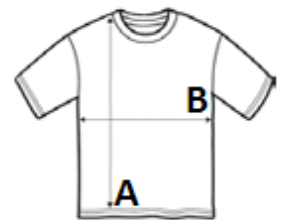

HAUPTEIGENSCHAFTEN:

Crew neck acrylic jumper

Complies with EN71 regulations

Not suitable for children under 36 months

Rib detail at hem, cuff and neck

Fabric Description: Acrylic Knit

Sizes: Small | Medium | Large

Wash Care: Hand wash

Certifications: EN071

TARIF-CODE: **95030029**

URSPRUNGSLAND

China

GRÖSSENANGABE (CM)

	M
Stck./📦	72
Körperlänge	13.00
Brustweite (B)	6.50

FARBEN:

■ Baby Blue