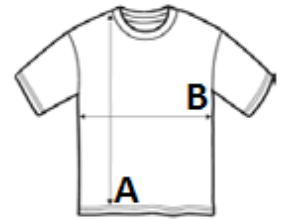

HAUPTEIGENSCHAFTEN:

Plain cotton jersey hooded t-shirt  
Complies with EN71 regulations  
Not suitable for children under 36 months  
Fabric Weight: 160gsm  
Fabric Description: Single Jersey  
Sizes: Medium | Large  
Wash Care: Hand wash  
Certifications: OEKOTEX, BSCI, SEDEX, EN071

TARIF-CODE: **61102099**

URSPRUNGSLAND  
**Bangladesh**

GRÖSSENANGABE (CM)

	L
Stck./📦	144
Körperlänge	15.00
Brustweite (B)	9.75

FARBEN:

■ Red