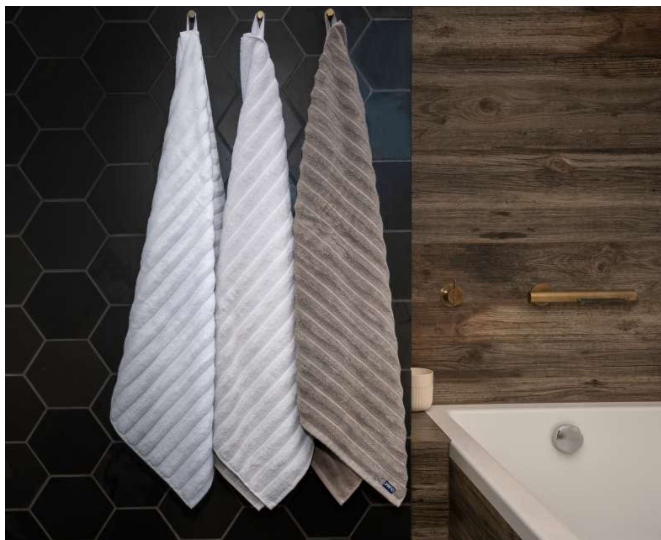

OLP600 OLIMA PREMIUM TOWEL (ex.OLH600)

OLIMA®

HAUPT-EIGENSCHAFTEN

600 g/m²

Premium quality 600g/m² towels, made from 20/2 ring-spun cotton

Dyed to match, 100% cotton hanger loop

30x50cm and 50x100cm - Hanger on shorter sides

70x140cm - Hanger on longer sides

No harmful substances! Certified according to STANDARD 100 by OEKO-TEX®

Avoid using fabric softener because it reduces towels' water absorbency

Dekorationsvorschläge:

Stickerei

- Charcoal Grey
- Ecu
- Navy
- Taupe
- White