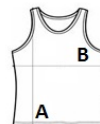

PA046 KID'S REVERSIBLE RUGBY BIB

PROACT.®

HAUPT-EIGENSCHAFTEN

160 g/m²

100% polyester

2 stitched layers 160 g/m² each

Contrasting reinforced elasticated binding at neck, armholes and hem for better resistance to contact training

Ursprungsland:

Bangladesh, Pakistan

2026 : s. 452

2025 : s. 382

GRÖSSENANGABE (CM)

	6/10	10/14
Stck./📦	50	50
Körperlänge	49.75	59.75
Brustweite (B)	38	44

FARBEN:

■ Lime/Spicy Orange
 ■ Sporty Navy/White
 ■ Sporty Red/Sporty Yellow
 ■ Sporty Royal Blue/Green