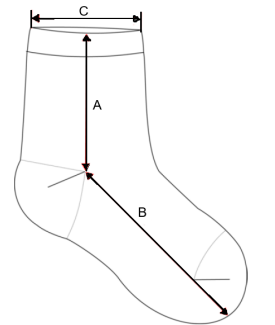

PROACT.®

70 g/m<sup>2</sup>

2026 : s. 333  
2025 : s. 301

HAUPT-EIGENSCHAFTEN:

- 80% cotton / 11% polyester / 7% polyamide / 2% elastane
- Bouclette knit inner for extra comfort
- Flat seam at toe
- Tightened knit on the midfoot and upper to ensure a good fit
- Knitted grey sole

TARIF-CODE: **61159500**

URSPRUNGSLAND  
**China**

GRÖSSENANGABE (CM)

	35/38	39/42	43/46
Stck./📦	100	100	100
Sock height from top edge to heel (A)	22,00	23,00	24,00
Feet length from heel to sock extremity (B)	17,00	19,00	21,00
Sock opening width (relaxed) (C)	8,50	9,00	9,50