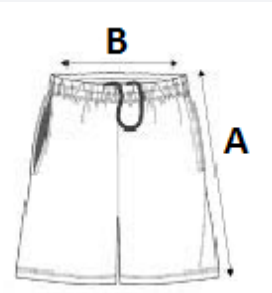

## HAUPTTEIGENSCHAFTEN:

94% polyester / 6% elastane

Ultra-soft and comfortable fabric

2 deep front pockets

Elasticated waist with drawstring

TARIF-CODE: 62046390

## GRÖSSENANGABE (CM)

	6/8	8/10	10/12	12/14
Stck./☒	60	60	60	60
Tailenweite (B)	27.00	29.00	31.00	33.00
Außennaht (A)	33.00	37.00	41.00	45.00
Hüftbreite	37.50	39.50	41.50	43.50