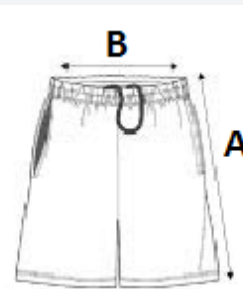

92% polyester / 8% elastane

Stretchy fabric

Ultra-comfortable elasticated belt and flat drawstring

Small inner pocket on right belt

2 open side slits and twin-needle finish on hem

Detachable brand label

TARIF-CODE: 62046390

URSPRUNGSLAND

China

GRÖSSENANGABE (CM)

| | S | M | L | XL | 2XL |
|------------------|-------|-------|-------|-------|-------|
| Stck./📦 | 50 | 50 | 50 | 50 | 50 |
| Taillenweite (B) | 34,00 | 36,00 | 38,00 | 41,00 | 44,00 |
| Außennaht (A) | 40,00 | 40,75 | 41,50 | 42,25 | 43,00 |