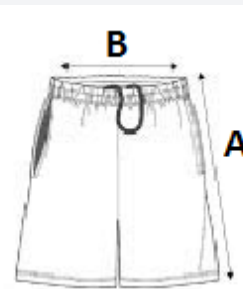

## HAUPT-EIGENSCHAFTEN:

92% polyester / 8% elastane

Stretchy fabric

Ultra-comfortable elasticated belt and flat drawstring

Small inner pocket on right belt

2 open side slits and twin-needle finish on hem

Detachable brand label

## GRÖSSENANGABE (CM)

	XS	S	M	L	XL	2XL
Stck./📦	50	50	50	50	50	50
Tailenweite (B)	33.00	35.00	37.00	40.00	43.00	46.00
Außennaht (A)	34.50	35.25	36.00	36.75	37.50	38.25
Schrittlänge	9.00	9.00	9.00	9.00	9.00	9.00