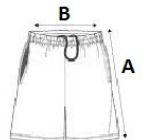

PA159 MEN'S BASKETBALL SHORTS **Outlet**

PROACT.®

HAUPT-EIGENSCHAFTEN

150 g/m²
 100% polyester
 Elasticated waist with drawcord
 Contrast piping at the front and back
 Twin needle finishing at the hem

Empfohlene Veredelung:

Sublimation

Ursprungsland:

China

GRÖSSENANGABE (CM)

	XS	S	M	L	XL	2XL	3XL
Stck./📦	25	25	25	25	25	25	25
Taillenweite (B)	31	33	35	37	39	41	43
Außennaht (A)	55	56	58	59	61	62	64
Hüftbreite	50	53	56	59	62	65	68