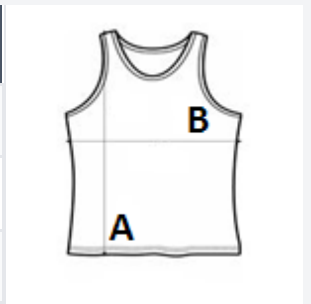

- 100% polyester
- Quick-drying lightweight fabric
- Racer back style
- Bound neck and armholes
- Twin needle finishing at the hem

TARIF-CODE: 61099020

EMPFOHLENE VEREDELUNG

Sublimation

URSPRUNGSLAND

China, Bangladesh, Ethiopia

GRÖSSENANGABE (CM)

	XS	S	M	L	XL
Stck./📦	50	50	50	50	50
Körperlänge	61.25	63.25	65.25	67.25	69.25
Brustweite (B)	37.00	40.00	43.00	46.00	49.00

FARBEN:

- Aqua Blue
- Sporty Navy
- Fluorescent Yellow
- True Yellow
- Lime
- Violet
- Fluorescent Orange
- Orange
- Fluorescent Pink
- Red
- Black
- White