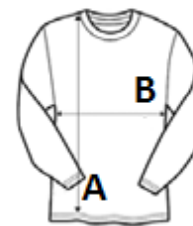

100% polyester

Quick-drying lightweight fabric

Crew neck with neck tape

Twin needle finishing at the neck, cuffs and hem

TARIF-CODE: 61099020

EMPFOHLENE VEREDELUNG

Sublimation

URSPRUNGSLAND

China, Bangladesh, Ethiopia

GRÖSSENANGABE (CM)

	S	M	L	XL	2XL
Stck./☐	25	25	25	25	25
Körperlänge	68.75	70.75	72.75	74.75	77.50
Brustweite (B)	48.00	51.00	54.00	57.00	61.00
Ärmellänge hinten Mitte (C)	61.00	63.00	65.00	67.00	69.25