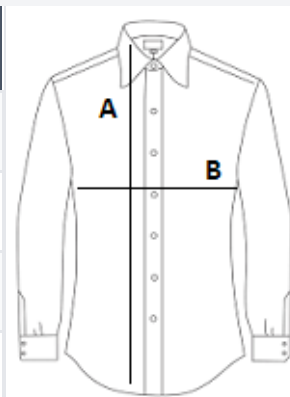

100% cotton

Twill fabric

Easy care (Easy care treatment)

Superior quality 80x2 two-ply thread

Upper back panel

Invisible button placket

Mother of pearl buttons

2-button round angle cuffs

No brand label, only size label for easy decoration access

TARIF-CODE: 62063000

URSPRUNGSLAND

Tunisia

GRÖSSENANGABE (CM)

	XS	S	M	L	XL	2XL	3XL
Stck./📦	25	25	25	25	25	25	25
Körperlänge	68.00	70.00	72.00	74.00	76.00	78.00	80.00
Brustweite (B)	46.50	49.50	52.50	55.50	58.50	61.50	64.50
Ärmellänge hinten Mitte (C)	59.00	60.00	61.00	62.00	63.00	64.00	65.00