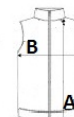

Special Features

Inner zip guard
 2 zipped lower pockets
 This product has no external logo branding
 Stretch binding to armholes and hem
 Made using recycled materials

Ursprungsland:

Myanmar

GRÖSSENANGABE (CM)

	S	M	L	XL	2XL	3XL
Stck./📦	12	12	12	12	12	12
Körperlänge	70	70	72,5	72,5	75	75
Brustweite (B)	54	57	60	63	66	70

FARBEN:

Black/Black
 Grey Marl/Black
 Navy/French Blue
 Seal Blue/Black
 Seal Grey/Black