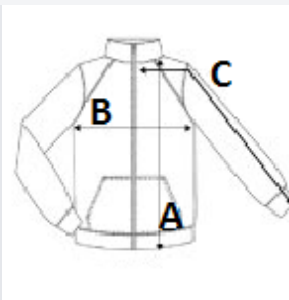

280 series anti-pill Symmetry fleece

Special Features

- Interactive
- Fleece cuffs
- 2 zipped lower pockets
- Adjustable shockcord hem

May have slight color differences between Glowlight coloured products

TARIF-CODE: 61023090

URSPRUNGSLAND

Bangladesh

GRÖSSENANGABE (CM)

	XXS	XS	S	M	L	XL	2XL	3XL	4XL	5XL	6XL
Stck./☒	16	16	16	16	16	16	16	16	16	16	16
Körperlänge	0.00	67.00	69.00	71.00	74.00	74.00	76.00	76.00	78.00	78.00	0.00
Brustweite (B)	0.00	55.00	57.00	60.00	62.00	65.00	69.00	72.00	74.00	76.00	0.00
Ärmellänge hinten Mitte (C)	0.00	75.00	77.00	79.00	80.00	81.00	83.00	84.00	85.00	86.00	0.00