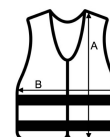

GRÖSSENANGABE (CM)

	S	M	L	XL	2XL	3XL
Stck./📦	50	50	50	50	50	50
A	75	75	75	75	75	75
B	116	120	124	132	136	140

FARBEN:

Orange	Orange/Navy	Yellow	Yellow/Black	Yellow/Navy	Yellow/Orange
Yellow/Royal Blue