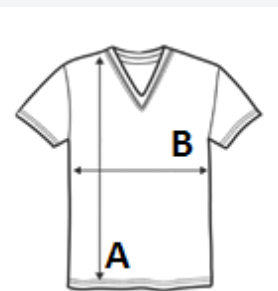

Style

Neck tape
Short sleeves
Jersey V-neck
Tubular
Modern fit

TARIF-CODE: 61091000

URSPRUNGSLAND

Bangladesh

GRÖSSENANGABE (CM)

	XS	S	M	L	XL	2XL
Stck./📦	50	50	50	50	50	50
Körperlänge	58.00	60.00	62.00	64.00	66.00	68.00
Brustweite (B)	44.00	47.00	50.00	53.00	56.00	59.00