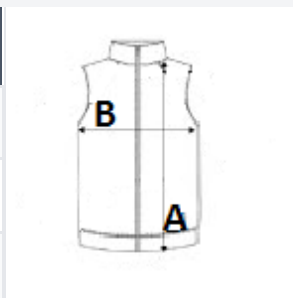

2 large patch pockets on the front with tear release fastening + 1 chest patch pocket with pen compartment

Matching plastic zip fastening

Hanging loop inside neck

Slightly drop hem

Matching binding finish around the armholes and hem

Name tag inside the garment

Tear-away brand label

TARIF-CODE: **62024010**

URSPRUNGSLAND

**Bangladesh**

GRÖSSENANGABE (CM)

	XS	S	M	L	XL	2XL	3XL
Stck./📦	50	50	50	50	50	50	50
Länge (B)	72,50	74,50	76,50	78,50	80,50	82,50	84,50
Breite (B)	50,00	53,00	56,00	59,00	62,00	65,00	68,00