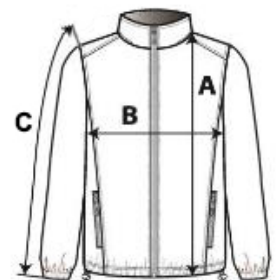

210 g/m²

2026 : s. 415
2025 : s. 350

HAUPT-EIGENSCHAFTEN:

- 100 % polyester
- PVC coated 100% polyester ripstop outer
- Fully padded
- Fleece lined back and inner collar
- Full front zip with studded flap
- Detachable sleeves
- 5 functional front pockets including 1 for badge holder
- 1 inner pocket
- Reflective trims on chest and back
- Reinforced shoulder panels
- Side zip opening for ease of movement
- Adjustable drawcord at waist
- Concealed hood
- Zip access for decoration at chest and hem

TARIF-CODE: **62014090**

URSPRUNGSLAND
China

GRÖSSENANGABE (CM)

	S	M	L	XL	2XL	3XL	4XL
Stck./☒	5	5	5	5	5	5	5
Körperlänge	78,80	80,80	82,80	84,80	86,80	88,80	91,50
Brustweite (B)	57,00	60,00	63,00	66,00	69,00	72,00	76,00
Ärmellänge hinten Mitte (C)	67,50	69,50	71,50	73,50	75,50	77,50	79,75