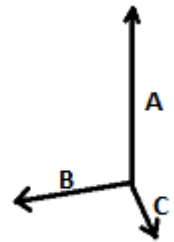

The bottom of the bag and its feet are made from rubber for added protection and reinforcement

TARIF-CODE: **42029298**

URSPRUNGSLAND

**China**

GRÖSSENANGABE (CM)

	U
Stck./☒	15
Höhe (A)	30.50
Breite (B)	47.50
Tiefe (C)	27.00