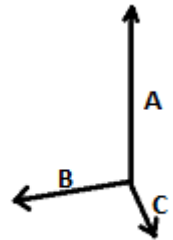

100 % Polyester

2026 : s. 573
2025 : s. 493

HAUPT-EIGENSCHAFTEN:

EX KI0610

- 100% polyester
- Travel/leisure/sports bag in 600D polyester
- Detachable and adjustable shoulder strap
- Side zip pocket
- Luggage tag at the side for luggage identification
- Reinforced handles
- Plastic stabilising feet
- Side shoe holder pocket

TARIF-CODE: **42029291**

URSPRUNGSLAND

China

GRÖSSENANGABE (CM)

	U
Stck./📦	20
Höhe (A)	32.00
Breite (B)	70.00
Tiefe (C)	30.00

FARBEN:

■ Royal Blue/Dark Grey

■ Navy