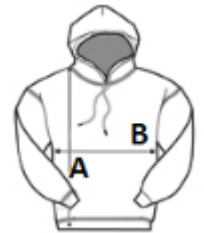

- 280 g/m²
- Cotton / Polyester
- Pocket
- Tear-Away Label
- Washable at 30°C

2026 : p. 134
2025 : p. 192

MAIN FEATURES:

- 80% Ringspun Cotton/20% Polyester
- Over 100 great colours
- Relaxed fit
- Double fabric hood
- Kangaroo pouch pocket
- Round drawcords
- Ribbed cuffs and hem
- Brushed inner fleece
- Twin needle stitching detail
- 100% cotton faced fabric
- Tear away label

TARIFF CODE: **61102091**

SUGGESTED DECORATION

DTG, Embroidery, Heat transfer, Screen printing

COUNTRY OF ORIGIN

Pakistan, Bangladesh

SIZE SPECIFICATION (CM)

	XS	S	M	L	XL	2XL	3XL	4XL	5XL
Pcs./📦	24	24	24	24	24	24	24	24	24
Body Length (A)	64,00	67,00	70,00	73,00	76,00	79,00	82,00	86,00	90,00
Chest Width (B)	49,00	51,00	56,00	61,00	65,00	69,00	73,00	78,00	83,00
Sleeve Length (C)	58,00	59,00	61,00	62,00	64,00	65,00	67,00	69,00	71,00