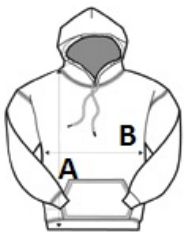

SIZE SPECIFICATION (CM)

	S	M	L	XL	2XL
Pcs./	24	24	24	24	24
Body Length (A)	67	70	73	76	79
Chest Width (B)	51	56	61	65	69
Sleeve Length (C)	59	60.50	62	63.50	65