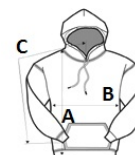

**GI12500 DRYBLEND® ADULT HOODED SWEATSHIRT** Outlet

**GILDAN**

**MAIN FEATURES**

- 305 g/m<sup>2</sup>
- 50% U.S. Cotton, 50% Polyester, 305.0 G/SqM (White 287.0 G/SqM)
- DryBlend's moisture-wicking fabric delivers both comfort and coolness
- A decorator's favourite for workwear and team sports
- Double-lined hood with colour-matched drawcord
- Pouch pocket
- 1 x 1 rib with spandex for enhanced stretch and recovery
- Classic fit, seamless body
- High-performing tear-away label; transitioning to recycled material

**Suggested Decoration:**

Digital printing (DTF), DTG, Embroidery, Heat transfer, Screen printing, Sublimation

**Certifications:**

**Country Of Origin:**

Honduras

2025 : p. 177

**SIZE SPECIFICATION (CM)**

	S	M	L	XL	2XL
<b>Pcs./</b>	24	24	24	24	24
<b>Body Length (A)</b>	68.58	71.12	73.66	76.20	78.74
<b>Chest Width (B)</b>	50.80	55.88	60.96	66.04	71.12
<b>Sleeve Length (C)</b>	85.09	87.63	90.17	92.71	95.25