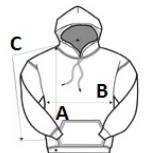

GI18500 HEAVY BLEND™ ADULT HOODED SWEATSHIRT

MAIN FEATURES

- 271 g/m²
- 50% U.S. Cotton, 50% Polyester, 271.0 G/SqM (White 257 G/SqM)
- Heavy Blend features a cozy, brushed interior and an extensive colour palette across a variety of silhouettes
- Double-lined hood with colour-matched drawcord
- Pouch pocket
- 1 x 1 rib with spandex for enhanced stretch and recovery
- Classic fit, seamless body
- High-performing tear-away label; transitioning to recycled material
- Safety Green is compliant with ANSI / ISEA 107 high-visibility standards

Suggested Decoration:

Digital printing (DTF), DTG, Embroidery, Heat transfer, Screen printing, Sublimation

Certifications:

Country Of Origin:

Honduras, El Salvador, Guatemala, Nicaragua, Mexico, Bangladesh

2026 : p. 117

2025 : p. 176

SIZE SPECIFICATION (CM)

| | S | M | L | XL | 2XL | 3XL | 4XL | 5XL |
|--------------------------|-------|-------|-------|-------|-------|-------|--------|--------|
| Pcs./ | 24 | 24 | 24 | 24 | 24 | 24 | 12 | 12 |
| Body Length (A) | 68.58 | 71.12 | 73.66 | 76.20 | 78.74 | 81.28 | 83.82 | 86.36 |
| Chest Width (B) | 50.80 | 55.88 | 60.96 | 66.04 | 71.12 | 76.20 | 81.28 | 86.36 |
| Sleeve Length (C) | 85.09 | 87.63 | 90.17 | 92.71 | 95.25 | 97.79 | 100.33 | 102.87 |