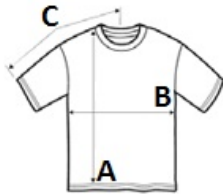

**GI46000 PERFORMANCE® ADULT CORE T-SHIRT** **Outlet**

**GILDAN®**

GILDAN  
PERFORMANCE®

**MAIN FEATURES**

- 159 g/m<sup>2</sup>
- 159.0 G/SqM (White 156.0 G/SqM)
- 100% Filament Polyester
- Active fit
- Sideseamed
- Wicking properties
- Snag-resistant
- Seamed single-needle 1.9cm collar
- Tearaway label
- Twin needle sleeve and bottom hems

**Suggested Decoration:**

Heat transfer, Screen printing, Sublimation

**Country Of Origin:**

Bangladesh, Haiti, Honduras

**SIZE SPECIFICATION (CM)**

Size	Pcs./	Body Length (A)	Chest Width (B)	Sleeve Length (C)
S	36	71	46	43
M	36	74	51	46
L	36	76	56	49
XL	36	79	61	52
2XL	36	81	66	55
3XL	36	84	71	58