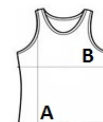

GI46200 PERFORMANCE® ADULT CORE SINGLET Outlet

GILDAN

MAIN FEATURES

- 159 g/m²
- 159.0 G/SqM (White 156.0 G/SqM)
- 100% Polyester
- Active fit
- Wicking properties
- Snag-resistant
- Single-needle topstitched 5.1cm shoulder strap
- Racerback
- Tearaway label
- Twin needle neck, armhole, and bottom hem
- Transitioning to side seam

Suggested Decoration:

Heat transfer, Screen printing, Sublimation

Country Of Origin:

Honduras

SIZE SPECIFICATION (CM)

| | S | M | L | XL | 2XL |
|------------------------|----------|----------|----------|-----------|------------|
| Pcs./ | 36 | 36 | 36 | 36 | 36 |
| Body Length (A) | 71.12 | 73.66 | 76.20 | 78.74 | 81.28 |
| Chest Width (B) | 45.72 | 50.80 | 55.88 | 60.96 | 66.04 |