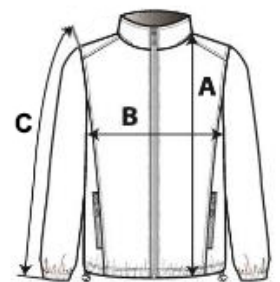

92% Polyester, 8% Elastane

3 layer fabric, with waterproof, breathable membrane 6000 mm

Breathability 1370 g/m<sup>2</sup> /24 Hrs

Micro-fleece inner layer

Windproof

Stretch fabric

Reverse coil front zipper

2 front hand pockets and 1 shoulder pocket with reverse coil zippers

15.2 cm storm flap at front zipper

Drop tail hem construction

Tear away label

TARIFF CODE: 62033390

SUGGESTED DECORATION

Digital printing (DTF), DTG, Embroidery, Heat transfer, Screen printing

COUNTRY OF ORIGIN

Myanmar

SIZE SPECIFICATION (CM)

	S	M	L	XL	2XL	3XL	4XL
Pcs./☐	12	12	12	12	12	12	12
Body Length (A)	68.00	69.00	70.00	72.00	73.00	74.00	76.00
Chest Width (B)	53.00	56.00	59.00	62.00	65.00	68.00	71.00
Sleeve Length (C)	64.00	65.00	66.00	68.00	69.00	70.00	71.00