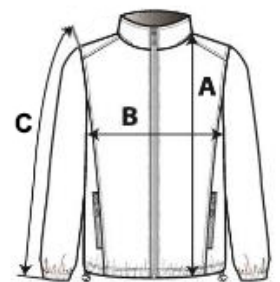

92% Polyester, 8% Elastane

3 layer fabric, with waterproof, breathable membrane 6000 mm

Breathability 1370 g/m² /24 Hrs

Micro-fleece inner layer

Windproof

Stretch fabric

Reverse coil front zipper

2 front hand pockets and 1 shoulder pocket with reverse coil zippers

15.2 cm storm flap at front zipper

Drop tail hem construction

Tear away label

TARIFF CODE: 62033390

SUGGESTED DECORATION

Screen printing, Heat transfer, Embroidery, DTG, Digital printing (DTF)

COUNTRY OF ORIGIN

Myanmar

SIZE SPECIFICATION (CM)

	S	M	L	XL	2XL	3XL	4XL
Pcs./📦	12	12	12	12	12	12	12
Body Length (A)	68.00	69.00	70.00	72.00	73.00	74.00	76.00
Chest Width (B)	53.00	56.00	59.00	62.00	65.00	68.00	71.00
Sleeve Length (C)	64.00	65.00	66.00	68.00	69.00	70.00	71.00