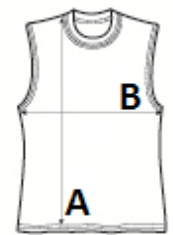

Inherent stretch fabric properties

Off-set shoulder seam for comfort

TARIFF CODE: **61099020**

COUNTRY OF ORIGIN

**Bangladesh**

SIZE SPECIFICATION (CM)

|                 | XL    |
|-----------------|-------|
| Pcs./📦          | 50    |
| Body Length (A) | 78.00 |
| Chest Width (B) | 59.00 |