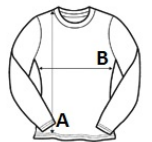

JC039 WOMEN'S LONG SLEEVE CROP T **Outlet**

JustCool
RWD

MAIN FEATURES

- 210 g/m²
- Blended polyester
- Raglan sleeves
- Thumb-holes
- Active fit
- Wicking quick dry fabric
- Printable elastic at hem
- Long sleeves

Country Of Origin:
China

SIZE SPECIFICATION (CM)

	M	L	XL
Pcs./	40	40	40
Body Length (A)	43	44	45
Chest Width (B)	45.50	48.50	51.50
Sleeve Length (C)	78	80	82

COLORS:

- Black Slate Melange
- Jet Black