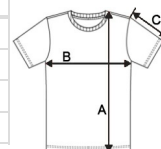

SIZE SPECIFICATION (CM)

	S	M	L	XL	2XL	3XL
Pcs./📦	50	50	50	50	50	50
Body Length (A)	60.75	62.75	64.75	66.75	68.75	70.75
Chest Width (B)	44	47	50	53	56	59
Sleeve Length (C)	10.75	11.50	12.25	13	13.75	14.50