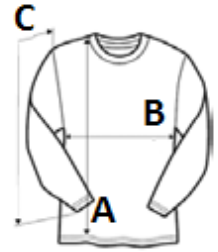

## MAIN FEATURES:

- 100% polyester
- Fluid and light crepe fabric
- Round neckline with binding
- Small gathers at front neckline
- Rear and cuffs fastening with a covered button

TARIFF CODE: 62064000

## SIZE SPECIFICATION (CM)

	34	36	38	40	42	44	46
Pcs./📦	50	50	50	50	50	50	50
Body Length (A)	63.00	64.00	65.00	66.00	67.00	68.00	69.00
Chest Width (B)	46.00	48.00	50.00	52.00	54.00	56.00	58.00
Sleeve Length (C)	60.00	61.00	62.00	63.00	64.00	65.00	66.00