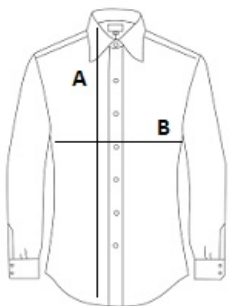

COLORS:

Black
 Light Blue
 Navy
 White
 Wine
 Zinc