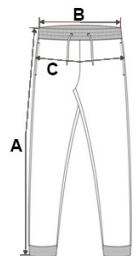

2 front pockets, 1 ticket pocket and 2 back pockets

Waistband with loops

This product has been specially treated and appears intentionally aged

This artisan process may result in colour variations between products which make each item unique

No brand label, only a size tag for easy decoration access

Certifications:

Country Of Origin:

Pakistan

2026 : p. 363

2025 : p. 229

SIZE SPECIFICATION (CM)

| | 34 | 36 | 38 | 40 | 42 | 44 | 46 | 48 |
|-----------------|-------|-------|-------|-------|--------|--------|--------|--------|
| Pcs./📦 | 20 | 20 | 20 | 20 | 20 | 20 | 20 | 20 |
| Waist Width (B) | 33.50 | 35.50 | 37.50 | 39.50 | 41.50 | 43.50 | 45.50 | 47.50 |
| Inseam (A) | 78.00 | 78.00 | 78.00 | 78.00 | 78.00 | 78.00 | 78.00 | 78.00 |
| Outseam (A) | 98.00 | 98.50 | 99.00 | 99.50 | 100.00 | 100.50 | 101.00 | 101.50 |
| Hip Width (C) | 42.00 | 44.00 | 46.00 | 48.00 | 50.00 | 52.00 | 54.00 | 56.00 |