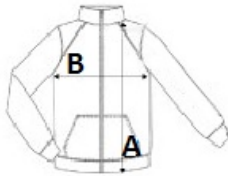

SIZE SPECIFICATION (CM)

Size	Pcs./	Body Length (A)	Chest Width (B)
XS	10	67	50
S	10	69	53
M	10	71	56
L	10	73	59
XL	10	75	62
2XL	10	77	65
3XL	10	79	68
4XL	10	81	71
5XL	10	83	74