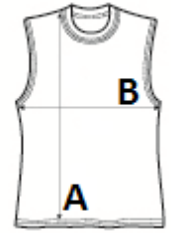

## MAIN FEATURES:

100% polyester

Mesh knit

2 stitched layers - 90 gsm each

TARIFF CODE: 61143000

## SIZE SPECIFICATION (CM)

	S/M	L/XL	2XL/3XL
Pcs./📦	50	50	50
Body Length (A)	67.00	71.00	75.00
Chest Width (B)	53.00	59.00	65.00