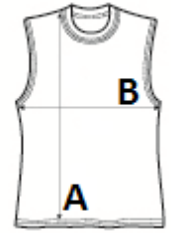

100% polyester

Mesh knit

2 stitched layers - 90 gsm each

TARIFF CODE: 61143000

COUNTRY OF ORIGIN

India, Bangladesh, Pakistan

SIZE SPECIFICATION (CM)

	S/M	L/XL	2XL/3XL
Pcs./📦	50	50	50
Body Length (A)	67.00	71.00	75.00
Chest Width (B)	53.00	59.00	65.00