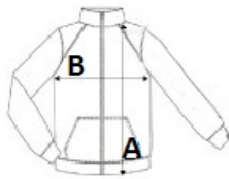

Contrasting front band

3-part quilted hood with stoppers

1 name label inside the right-hand chest

1 zip at chest and 1 zip at hem for decoration access

Country Of Origin:

China

2023: p. 595

SIZE SPECIFICATION (CM)

Size	Pcs./	Body Length (A)	Chest Width (B)	Sleeve Length (C)
6/8	5	52	43	45
8/10	5	58	45	50
10/12	5	63	49	55
12/14	5	68	52	60

COLORS:

Black/White

Sporty Navy/White