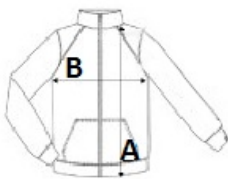

2 zippered front pockets with taped seams

Hood with 65% polyester/ 35% viscosej lining, and two-tone drawstring with plastic tips

Cuffs with contrasting elastic part

Contrasting binding at hem and contrasting zippers - Black on all colours and Dark Grey on Ash Heather

Country Of Origin:

China

2024: p. 542

2023: p. 482

SIZE SPECIFICATION (CM)

Size Pcs./ Body Length (A) Chest Width (B) Sleeve Length (C)

Size	Pcs./	Body Length (A)	Chest Width (B)	Sleeve Length (C)
S	15	63.75	46	70.50
M	15	65.75	49	72
L	15	67.75	52	73.50
XL	15	69.75	55	75
2XL	15	71.50	58	76.50