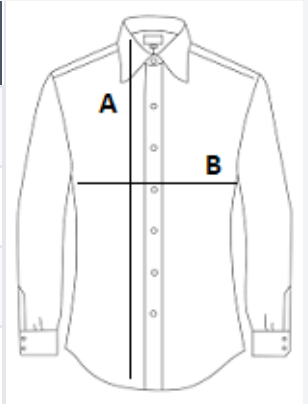

KARIBAN
PREMIUM

130 g/m²

100% Cotton

No Label

Washable at 40°C

2026 : p. 241
2025 : p. 115

MAIN FEATURES:

- 100% cotton
- Twill fabric
- Easy care (Easy care treatment)
- Superior quality 80x2 two-ply thread
- Upper back panel
- Invisible button placket
- Mother of pearl buttons
- 2-button round angle cuffs
- No brand label, only size label for easy decoration access

TARIFF CODE: **62063000**

COUNTRY OF ORIGIN

Tunisia

SIZE SPECIFICATION (CM)

	XS	S	M	L	XL	2XL	3XL
Pcs./📦	25	25	25	25	25	25	25
Body Length (A)	68.00	70.00	72.00	74.00	76.00	78.00	80.00
Chest Width (B)	46.50	49.50	52.50	55.50	58.50	61.50	64.50
Sleeve Length (C)	59.00	60.00	61.00	62.00	63.00	64.00	65.00