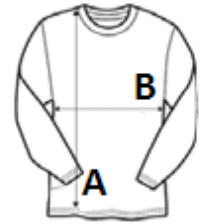

Fine knit

Crew neck styling

Ribbed knit detail

Easy care

TARIFF CODE: **61102091**

COUNTRY OF ORIGIN

Bangladesh

amfori BSCI

Sedex

SIZE SPECIFICATION (CM)

	S	M	L	XL	2XL	3XL	4XL
Pcs./📦	12	12	12	12	12	12	12
Body Length (A)	65.00	67.00	69.00	71.00	73.00	75.00	77.00
Chest Width (B)	50.00	53.00	56.00	59.00	62.00	67.00	81.00

COLORS: