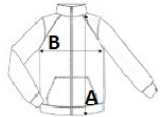

This product has no external logo branding

Suggested Decoration:

Embroidery

Country Of Origin:

China

SIZE SPECIFICATION (CM)

	S	M	L	XL	2XL	3XL
Pcs./	16	16	16	16	16	16
Body Length (A)	68	70,5	73	73	75,5	75,5
Chest Width (B)	50	54	58	62	67	71