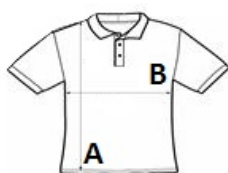

SO01180 SOL'S PERFORMER MEN - SPORTS POLO SHIRT

MAIN FEATURES

180 g/m²

Quality

100% polyester

Style

Short sleeves

Front placket with 3 buttons

Contrasting details on button placket, side slits and neck tape

Suitable for sublimation

Suggested Decoration:

Embroidery, Flex, Heat transfer, Screen printing, Sublimation

Country Of Origin:

China

 2024: p. 557

 2023: p. 504

SIZE SPECIFICATION (CM)

Size	Pcs./	Body Length (A)	Chest Width (B)
S	50	70	49
M	50	72	52
L	50	74	55
XL	50	76	58
2XL	50	79	61

COLORS:

Royal Blue White