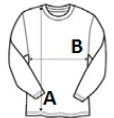

Tubular

Tape inside collar

Suggested Decoration:

Digital printing (DTF), Embroidery, Flex, Heat transfer, Screen printing

Certifications:

Country Of Origin:

Bangladesh

2026 : p. 28

2025 : p. 23

SIZE SPECIFICATION (CM)

	XS	S	M	L	XL	2XL	3XL	4XL
Pcs./	50	50	50	50	50	50	50	50
Body Length (A)	68	70	72	74	76	78	80	84
Chest Width (B)	47	50	53	56	59	62	65	68

COLORS:

- Bottle Green
- Deep Black
- French Navy
- Grey Melange
- Mouse Grey
- Orange
- Red
- Royal Blue
- White